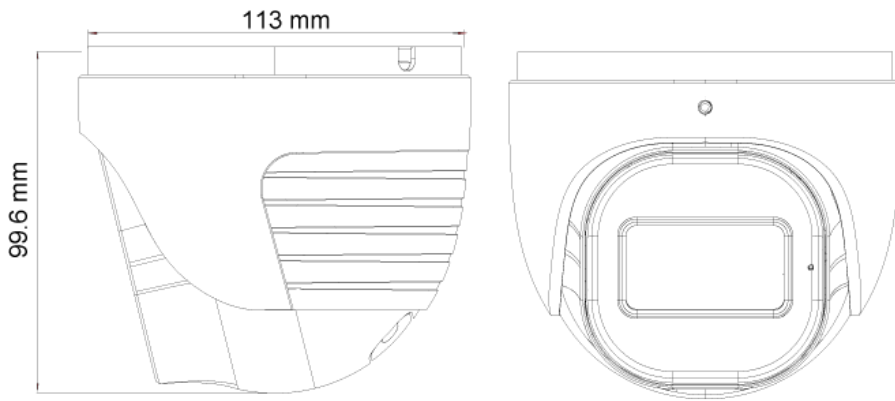

## SPECIFICATIONS

Image Sensor	1/2.8" 2MP Sensor
Image Format	16:9
Effective Pixels	1945x1109
Scanning System	Progressive
Resolution	2MP: 1920x1080 AHD/TVI/CVI CVBS: 700TVL
FPS	25/30FPS
Min. Illumination	Color: 0.001lux @F1.2, AGC ON B/W: 0lux with IR
D&N	True Day&Night-ICR
IR LED	3 LED Array (40m)
OSD Menu	Available via CoC Only
CoC Support	Yes
Day & Night Mode	Ext/Auto/Day/Night
Backlight Compensation	BLC/HLC
S/N Ratio	≥52dB (AGC OFF)
White Balance	Auto
Noise Reduction	3D-DNR
Video Output	2MP AHD/TVI/CVI/CVBS + PAL/NTSC (Selected by DIP Switch)
Privacy Mask	Yes
D-Effect	Mirror + Flip
WDR	True (120dB) + Digital
Lens (Field Of View)	2.8-12mm Mega-Pixel Motorized Vari-Focal (96°-34°)
Power	DC12V/660mA
Operation Temperature	-30°C ~ 50°C, 10% ~ 90% humidity
Protection Rate	IP67
Dimensions	Φ113*99.6mm
Net Weight	695g
Junction Box	PR-JB14IP66 - PR-JB14IP64 - PR-WB-A

## DIMENSIONS

DIP Switch for Output Selection