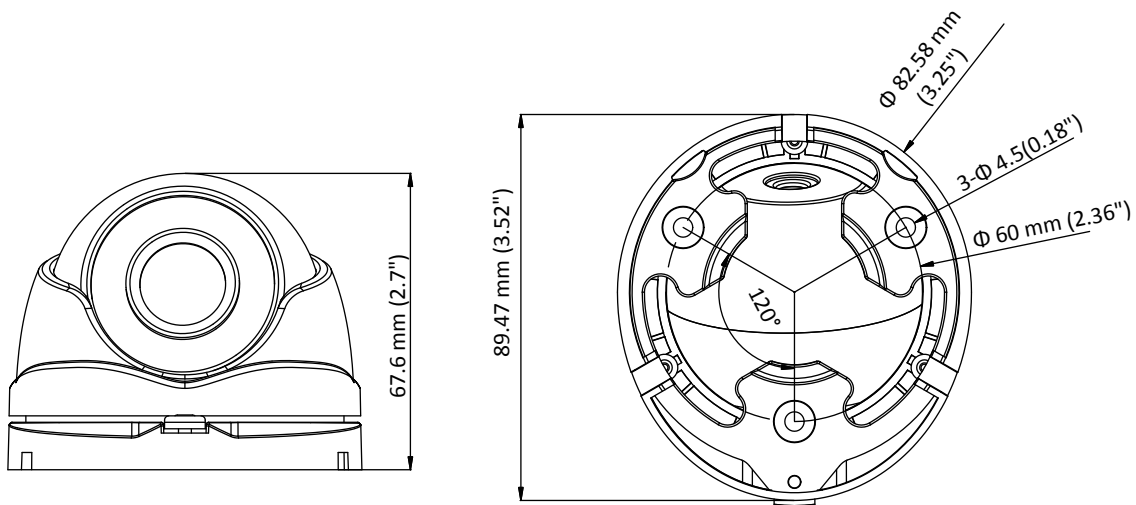

## Specification

<b>Camera</b>	
Image Sensor	2MP CMOS Image Sensor
Signal System	PAL/NTSC
Effective Pixels	1920 (H) × 1080 (V)
Min. illumination	0.1 Lux@(F1.2,AGC ON), 0 Lux with IR
Shutter Time	1/25 (1/30) s to 1/50,000 s
Lens	2.8 mm, 3.6 mm, 6 mm optional
	Field of view: 103° (2.8 mm), 82.2° (3.6 mm), 54° (6 mm)
Lens Mount	M12
Day & Night	ICR
Angle Adjustment	Pan: 0° to 360°, Tilt: 0° to 75°, Rotation: 0° to 360°
Synchronization	Internal synchronization
Video Frame Rate	1080p@25fps/1080p@30fps
HD Video Output	1 analog HD output
S/N Ratio	>62 dB
<b>General</b>	
Operating Conditions	-40 °C to 60 °C (-40 °F to 140 °F), Humidity: 90% or less (non-condensation)
Power Supply	12 V DC ± 15%
Power Consumption	Max. 4 W
Protection Level	IP66
IR Range	Up to 20 m
Dimensions	89.47 × 67.6 mm (3.52" × 2.7")
Weight	340 g (0.75 lb.)

## Dimensions