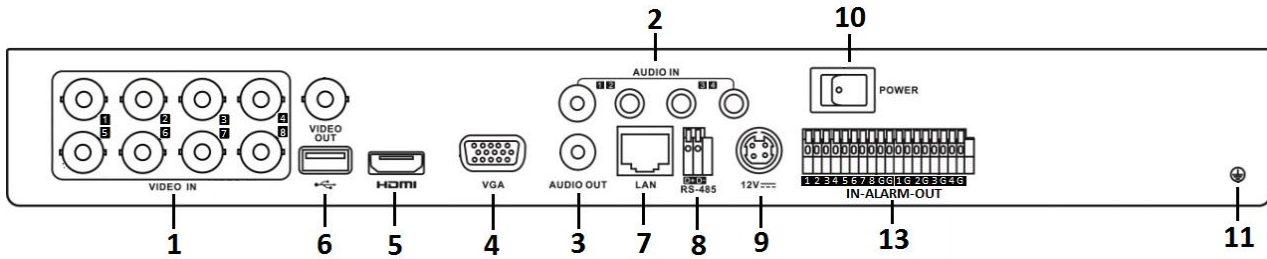

Physical Interfaces

NOTE

The rear panel of DS-7204/7216HUHI-K2 provides 4/16 video input interfaces.

Index	Description	Index	Description
1	VIDEO IN	8	RS-485 Serial Interface
2	AUDIO IN, RCA Connector	9	12 VDC Power Input
3	AUDIO OUT, RCA Connector	10	Power Switch
4	VGA Interface	11	GND
5	HDMI Interface	12	VIDEO OUT
6	USB Interface	13	Alarm In/Out
7	LAN Network Interface