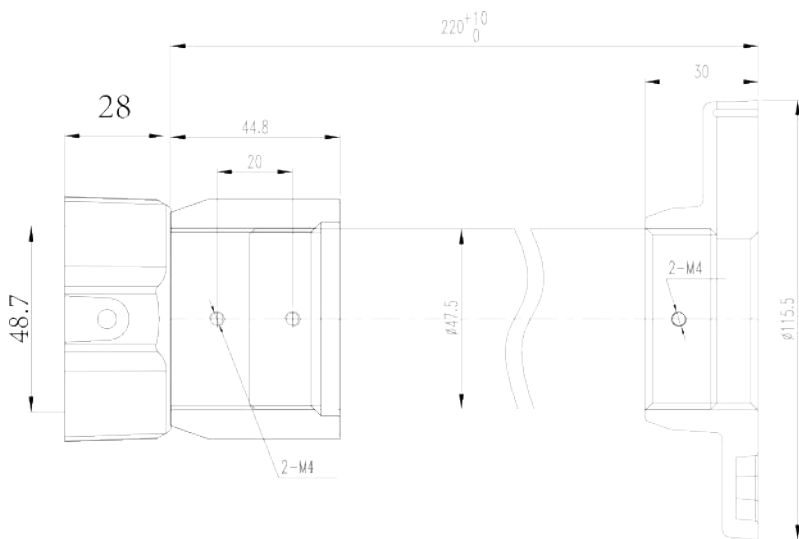

Wall
PR-WB-Z

Ceiling
PR-CB-Z

Pole
PR-B50PB

21.5 CM

16 CM

Corner
PR-B50ECB

21.5 CM

16 CM

In-Ceiling
PR-ICB-Z

In-ceiling hole

20.5 CM