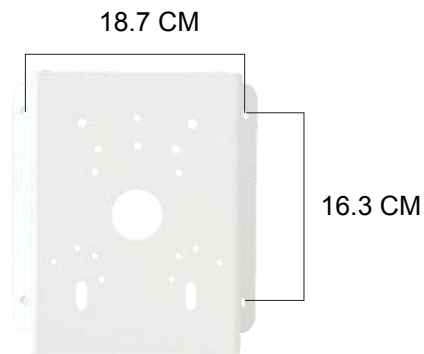

Wall
PR-WB-Z

Ceiling
PR-CB-Z

Pole
PR-B50PB

21.5 CM

16 CM

Corner
PR-B50ECB

21.5 CM

16 CM

In-Ceiling
PR-ICB-Z

In-ceiling hole

20.5 CM