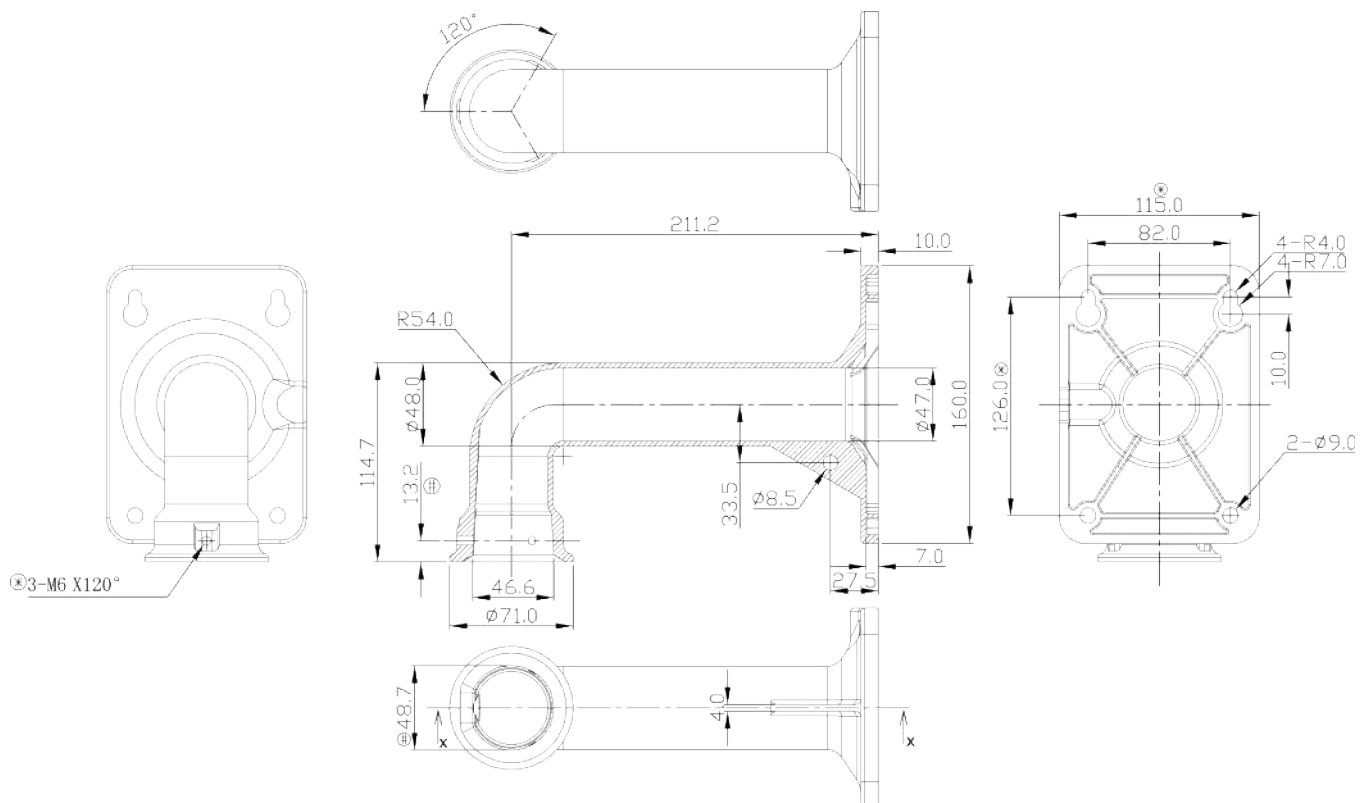

Wall
PR-WB-Z

Ceiling
PR-CB-Z

Pole
PR-B50PB

21.5 CM

16 CM

Corner
PR-B50ECB

21.5 CM

16 CM

In-Ceiling
PR-ICB-Z

In-ceiling hole

20.5 CM