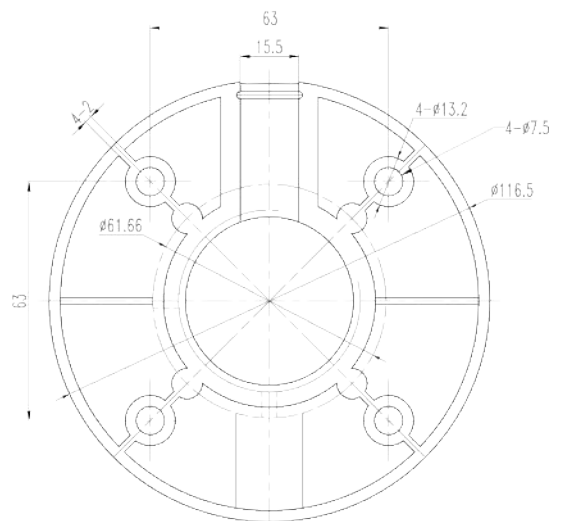

Wall
PR-WB-Z

Ceiling
PR-CB-Z

Pole
PR-B50PB

21.5 CM

16 CM

Corner
PR-B50ECB

21.5 CM

16 CM

In-Ceiling
PR-ICB-Z

In-ceiling hole

20.5 CM